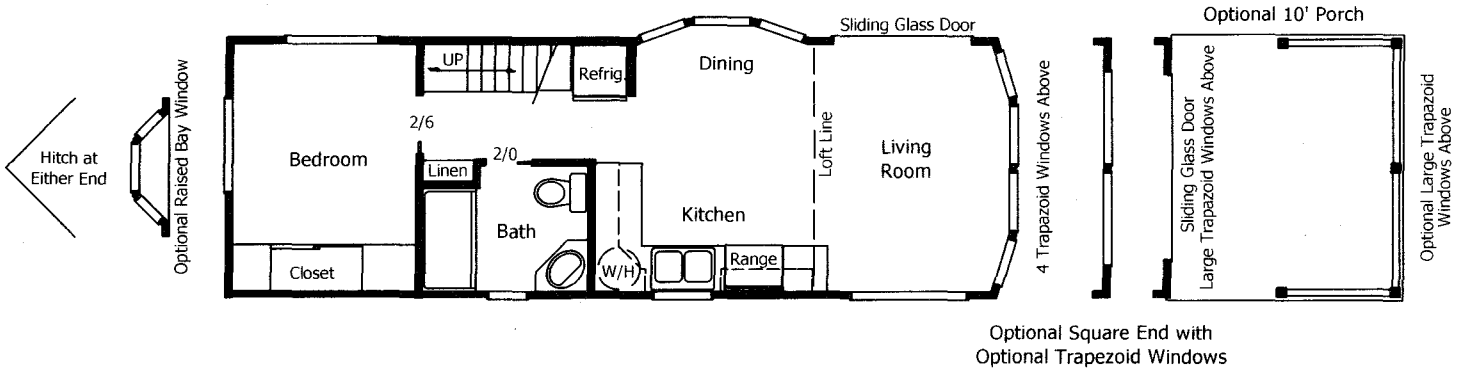

FLOOR PLANS WITH OPTIONS

Mckenzie River Plan

Mt. Bachelor with Loft Plan

11' Loft with Four-way Vaulted Ceiling

16' Loft with Four-way Vaulted Ceiling

Mt. Rainier with Loft Plan

Optional Square End with Optional Trapezoid Windows